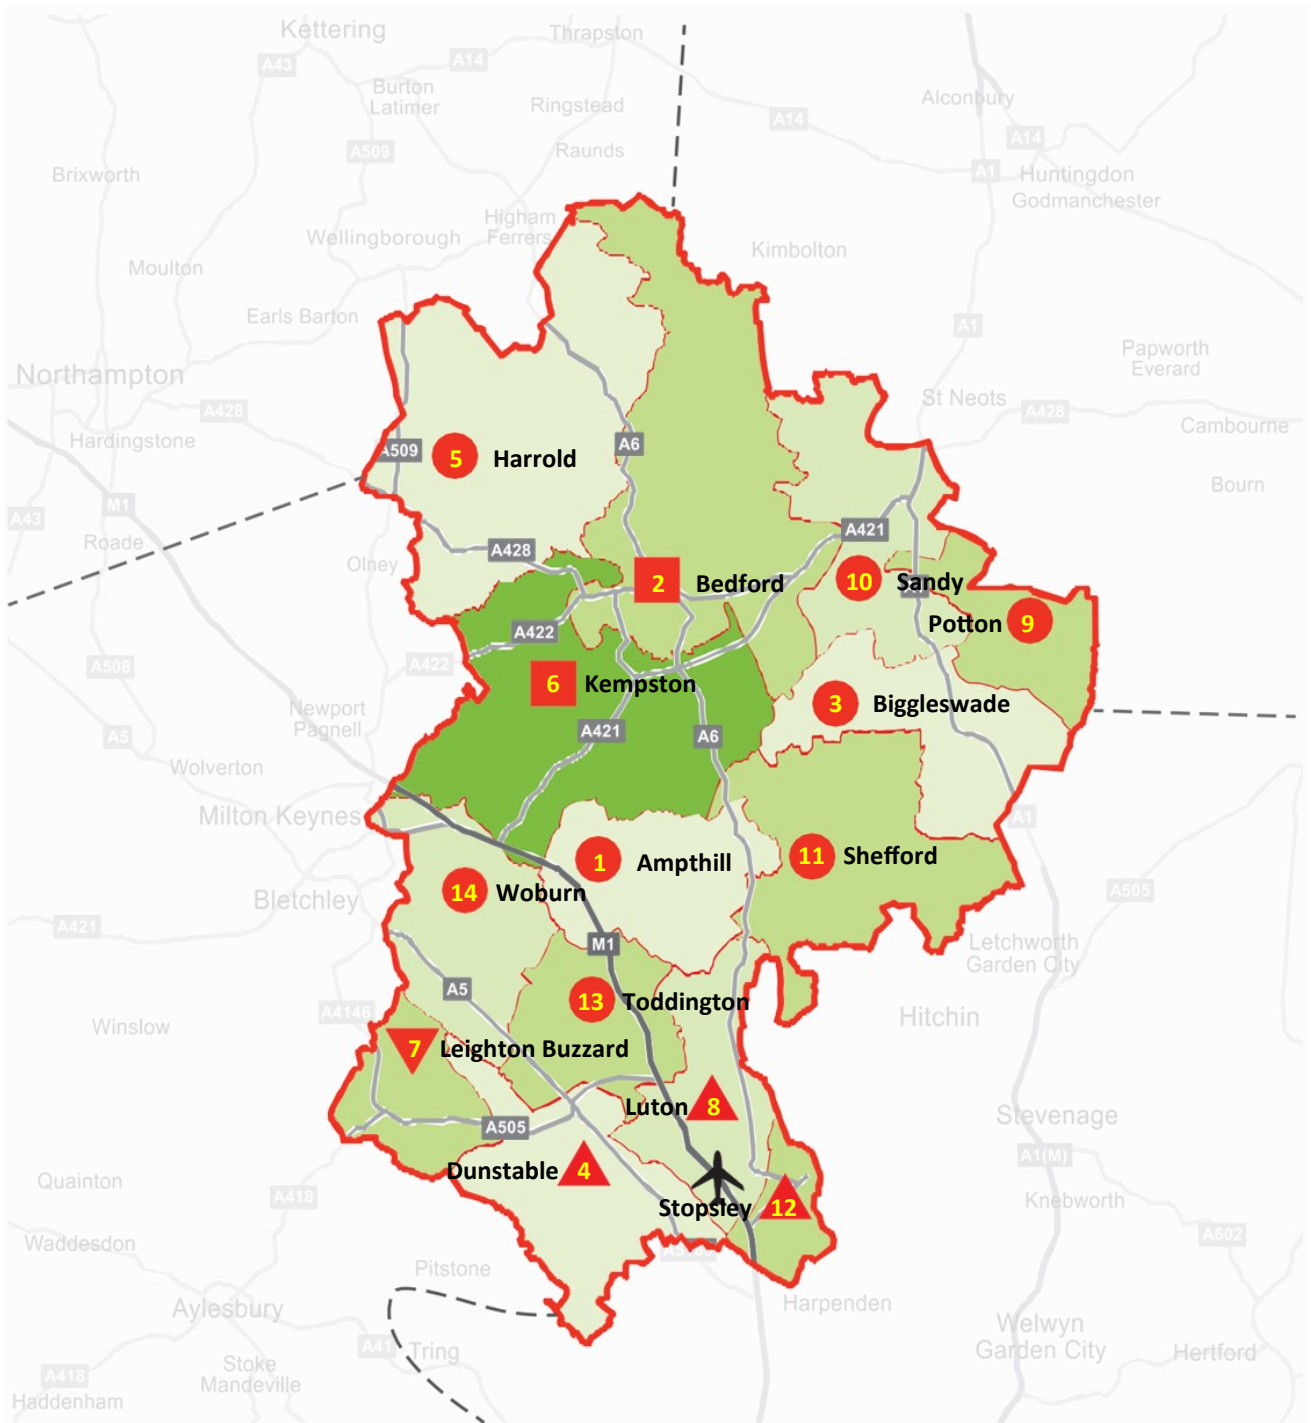

# Fire Station Location Map

- |                                                                                                        |                                                                                                        |                                                                                                     |
|--------------------------------------------------------------------------------------------------------|--------------------------------------------------------------------------------------------------------|-----------------------------------------------------------------------------------------------------|
|  Wholetime/On-call  |  1 Ampthill         |  8 Luton       |
|  Wholetime          |  2 Bedford          |  9 Potton      |
|  On-call            |  3 Biggleswade      |  10 Sandy      |
|  Day Crewed/On-Call |  4 Dunstable        |  11 Shefford   |
|                                                                                                        |  5 Harrold          |  12 Stopsley   |
|                                                                                                        |  6 Kempston         |  13 Toddington |
|                                                                                                        |  7 Leighton Buzzard |  14 Woburn     |